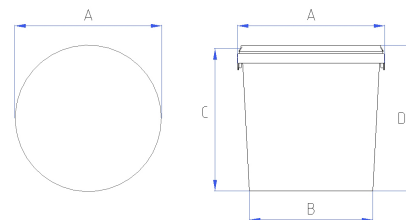

GENERAL PRODUCT INFORMATION

ARTICLE

Article-No.	EZE3500
Product	BUCKETS ROUND
ISO-volume	3.7 liter
Brimful-volume	4.1 liter
Paint mixing-machines	Yes
Special features	-

DIMENSIONS

Upper diameter (A)	226 mm
Lower diameter (B)	198 mm
Height (C)	124 mm
Height with Lid (D)	125 mm

MATERIAL

Packaging Buckets	polypropylene
Lid	polypropylene
Color	White, color on request
Handle	Metal / plastic

WEIGHT

Bucket	104 g
Lid	30 g
Role	-
Wire handle	22 g
Plastic handle	12 g

DECORATION (LxH)

Bucket Offset print	625 x 65 mm
Bucket IML	Yes
Lid Offset print	On request
Lid IML	Yes

Note: For print-layouts please see our "General print requirements" under "Decoration" on our website www.groku.de

OPTIONS

Lid	Var. designs are possible
Custom colors	On request

Note: Different closure systems e.g. tamper evident closure, opening aids etc.

BUCKETS ROUND EZE 3500

PACKAGING UNITS

Bucket Palett 800x1200mm	1200 units
Lid Palett 800x1200mm	4320 units

PALLETISING SCHEME

Units per layer	18
Stacking height ** (2-fold)	386 mm
Any additional bucket	120 mm
Max. load of the bottom container *	25 kg (at 20 °C)

OTHER

Technical changes possible; tolerances +/- 5%; AGB

* in compliance with packaging

** incl. pallet (145mm)