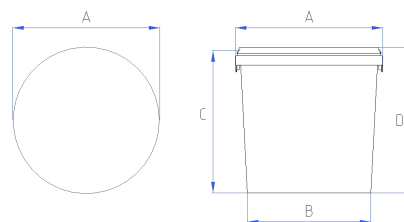

GENERAL PRODUCT INFORMATION

ARTICLE

Article-No.	EZE15000
Product	BUCKETS ROUND
ISO-volume	14.8 liter
Brimful-volume	15.6 liter
Paint mixing-machines	Yes
Special features	-

DIMENSIONS

Upper diameter (A)	292 mm
Lower diameter (B)	247 mm
Height (C)	298 mm
Height with Lid (D)	299 mm

MATERIAL

Packaging Buckets	polypropylene
Lid	polypropylene
Color	White, color on request
Handle	Metal / plastic

WEIGHT

Bucket	465 g
Lid	85 g
Role	4 g
Wire handle	38 g
Plastic handle	-

DECORATION (LxH)

Bucket Offset print	-
Bucket IML	Yes
Lid Offset print	On request
Lid IML	Yes

BUCKETS ROUND EZE 15000

PACKAGING UNITS

Bucket Palett 800x1200mm	253 units
Lid Palett 800x1200mm	1320 units

PALLETISING SCHEME

Units per layer	11
Stacking height ** (2-fold)	727 mm
Any additional bucket	283 mm
Max. load of the bottom container *	60 kg (at 20 °C)