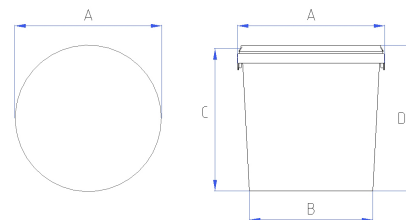

GENERAL PRODUCT INFORMATION

ARTICLE

Article-No.	EZE10000
Product	BUCKETS ROUND
ISO-volume	10.7 liter
Brimful-volume	11.5 liter
Paint mixing-machines	Yes
Special features	-

DIMENSIONS

Upper diameter (A)	265 mm
Lower diameter (B)	225 mm
Height (C)	264 mm
Height with Lid (D)	265 mm

MATERIAL

Packaging Buckets	polypropylene
Lid	polypropylene
Color	White, color on request
Handle	Metal / plastic

WEIGHT

Bucket	283 g
Lid	70 g
Role	-
Wire handle	37 g
Plastic handle	14 g

DECORATION (LxH)

Bucket Offset print	730 x 190 mm
Bucket IML	Yes
Lid Offset print	On request
Lid IML	Yes

Note: For print-layouts please see our "General print requirements" under "Decoration" on our website www.groku.de

OPTIONS

Lid	Var. designs are possible
Custom colors	On request

Note: Different closure systems e.g. tamper evident closure, opening aids etc.

BUCKETS ROUND EZE 10000

PACKAGING UNITS

Bucket Palett 800x1200mm	572 units
Lid Palett 800x1200mm	2880 units

PALLETISING SCHEME

Units per layer	13
Stacking height ** (2-fold)	658 mm
Any additional bucket	249 mm
Max. load of the bottom container *	35 kg (at 20 °C)

OTHER

Technical changes possible; tolerances +/- 5%; AGB

* in compliance with packaging

** incl. pallet (145mm)