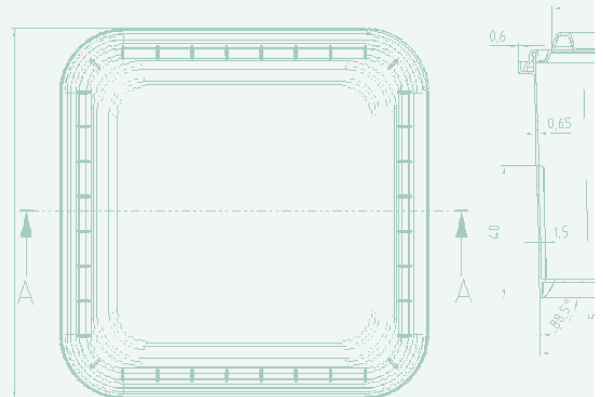

GROKU ON TOP

COULDN'T FIND THE RIGHT PRODUCT FOR YOU?

- ✓ Our product developers will design the ideal packaging product together with you
- ✓ Benefit from years of experience in the development of plastic packaging and from customised tool solutions
- ✓ Extremely accurate tools that conserve resources and reduce material consumption through optimal article design to further improve sustainability